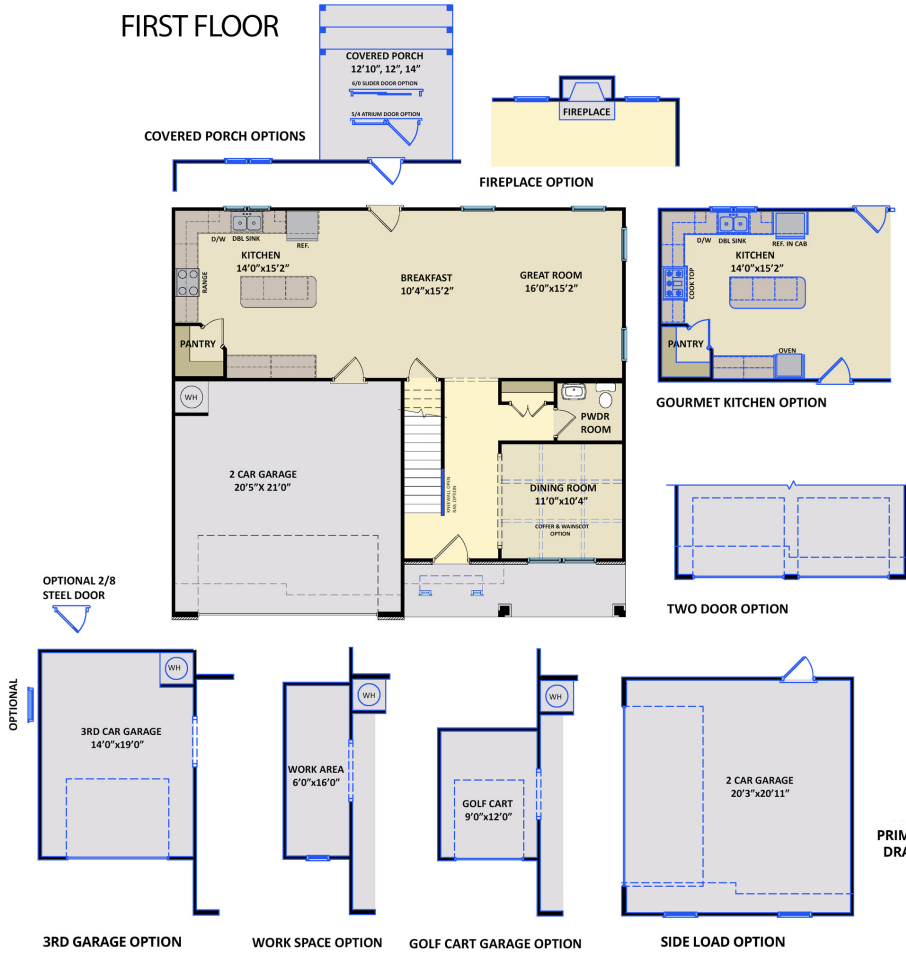

The Drayton

2,325 sq. ft. | 4 - 5 Bedrooms | 2.5 Bathrooms

Elevation B

Elevation C

Elevation D

Elevation E

Elevation F

Elevation FH

The Drayton

2,325 sq. ft. | 4 - 5 Bedrooms | 2.5 Bathrooms

FIRST FLOOR

SECOND FLOOR

CavinessAndCates.com

CatesBuilding.com