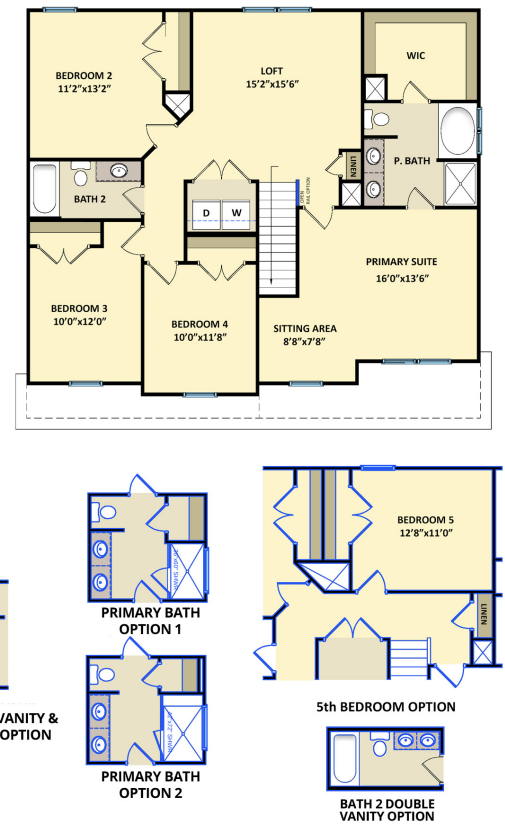

The Drayton

2,325 sq. ft. | 4 - 5 Bedrooms | 2.5 Bathrooms

Elevation B

Elevation C

Elevation D

Elevation E

Elevation F

Elevation FH

The Drayton

2,325 sq. ft. | 4 - 5 Bedrooms | 2.5 Bathrooms

FIRST FLOOR

SECOND FLOOR

CavinessAndCates.com

CatesBuilding.com